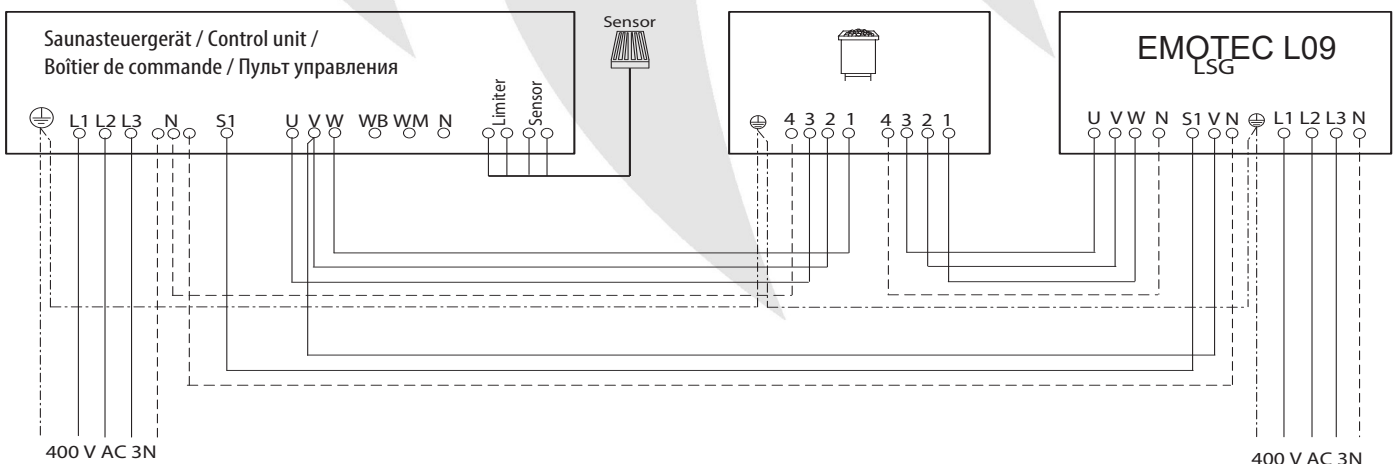

EMOTEC L09R relay box

Housing: plastic, single-case design
 Dimension H/W/D: 24 x 23 x 7 cm
 Power supply: 400V 3N AC 50Hz
 Item no.: 94.4998

Relay box for power extension of sauna control units. 9 kW power capacity in combination with a 9 kW suits sauna heaters up to 18 kW (two circuit models). Suits Econ, Emotec, EmoTouch and Infratouch series.

⚠ Only for 2 circuit-wiring sauna heaters (max. 2 x 9 kW).

Installation scheme

without vaporizer

CE IP x4 AR 56 TÜV SÜD
 MADE IN GERMANY

with max. 3 kW vaporizer

Connection scheme example

Subject to technical modifications