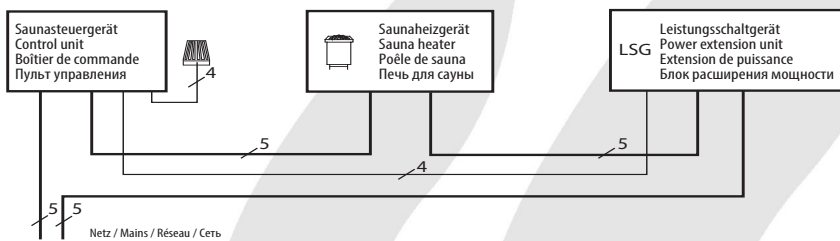

EMOTEC L09R relay box

Housing: plastic, single-case design
 Dimension H/W/D: 24 x 23 x 7 cm
 Power supply: 400V 3N AC 50Hz
 Item no.: 94.4998

Relay box for power extension of sauna control units. 9 kW power capacity in combination with a 9 kW suits sauna heaters up to 18 kW (two circuit models). Suits Econ, Emotec, EmoTouch and Infratouch series.

⚠ Only for 2 circuit-wiring sauna heaters (max. 2 x 9 kW).

Installation scheme

without vaporizer

CE IP x4 AR 56 TÜV SÜD
 MADE IN GERMANY

with max. 3 kW vaporizer

Connection scheme example

Subject to technical modifications