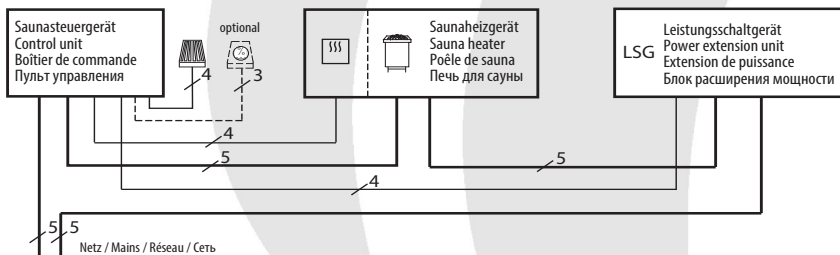

EMOTEC L09R relay box

Housing: plastic, single-case design
 Dimension H/W/D: 24 x 23 x 7 cm
 Power supply: 400V 3N AC 50Hz
 Item no.: 94.4998

Relay box for power extension of sauna control units. 9 kW power capacity in combination with a 9 kW suits sauna heaters up to 18 kW (two circuit models). Suits Econ, Emotec, EmoTouch and Infratouch series.

⚠ Only for 2 circuit-wiring sauna heaters (max. 2 x 9 kW).

Installation scheme

without vaporizer

CE IP x4 AR 56 TÜV SÜD
 MADE IN GERMANY

with max. 3 kW vaporizer

Connection scheme example

Subject to technical modifications